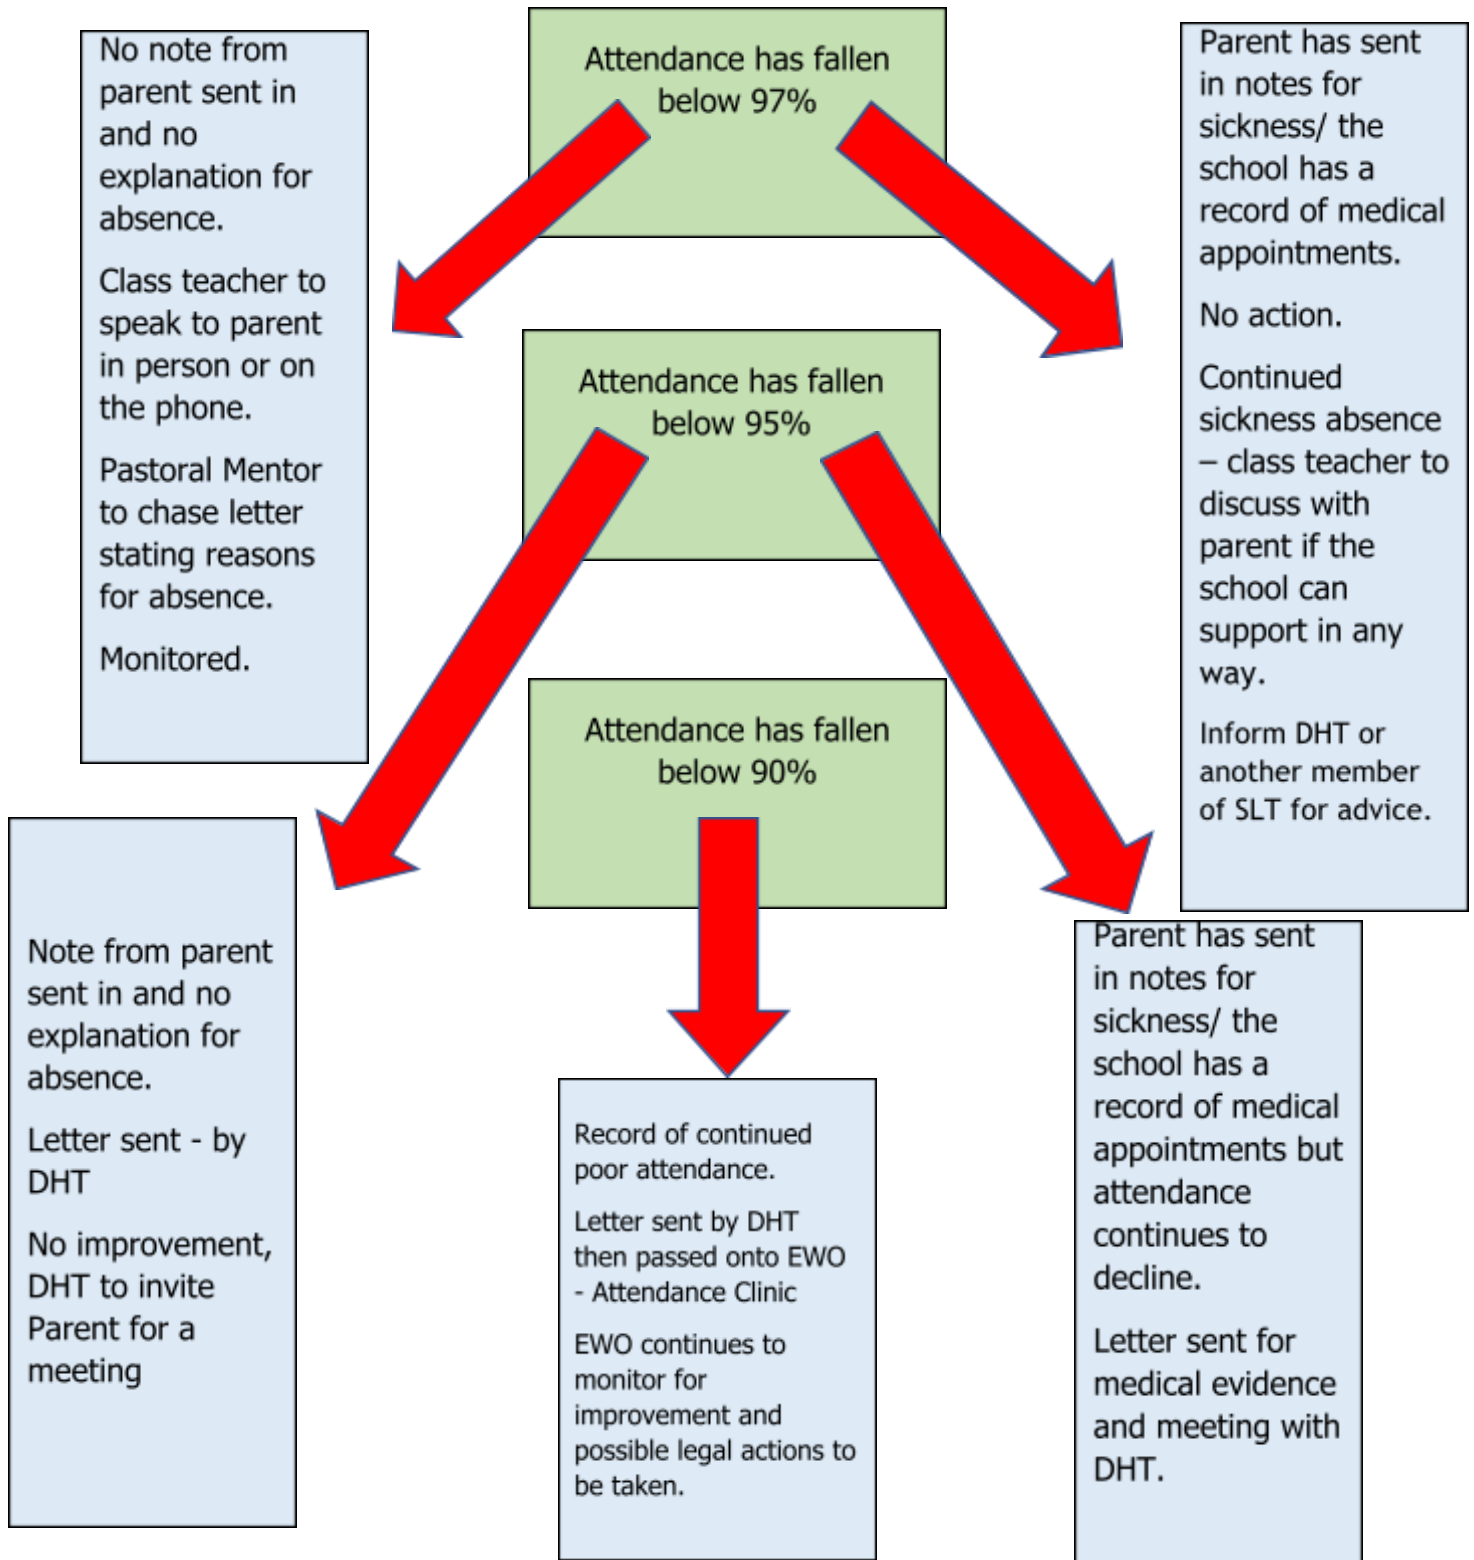

Eastfield Attendance Flowchart 2022

*EWO would only take a referral if there is 10% unauthorised absences-therefore not everyone under 90% would receive a letter.

**ASPIRATIONAL & AMBITIOUS, INCLUSIVE OF OTHERS, COMMUNITY
SPIRITED, IMAGINATIVE & CREATIVE, HONEST and KIND**